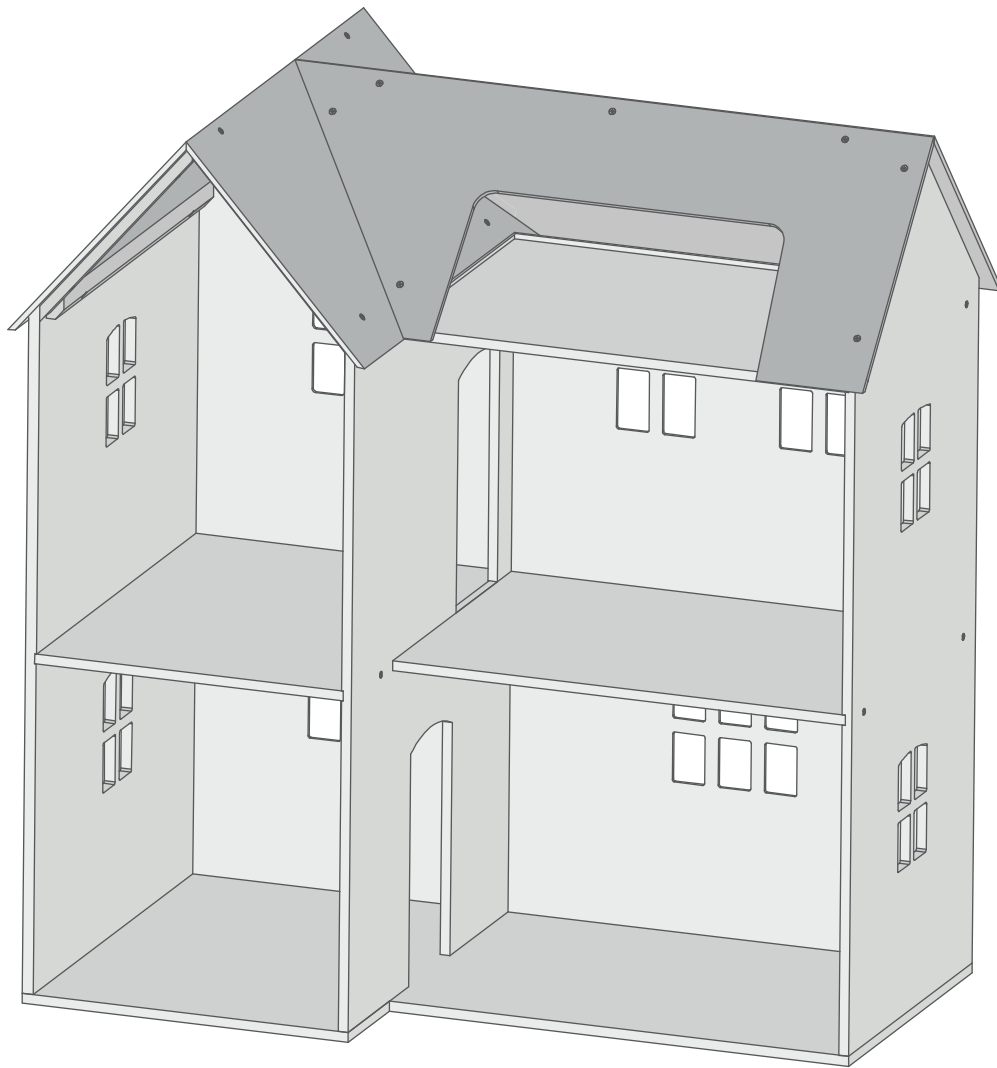

# Assembly instructions

House of miniature

*maileg*  
DANISH DESIGN

**⚠ WARNING**  
Must be assembled by an adult

**Before you start**

Caution and care must be taken in the unpacking and assembly of this product.

In order to avoid scratching this product should be assembled on a soft layer - could be a rug.

**INCLUDED:**

Hex key screwdriver

Hole plugs

**PARTS LIST:**

A1 x 17

A2 x 28

B x 1